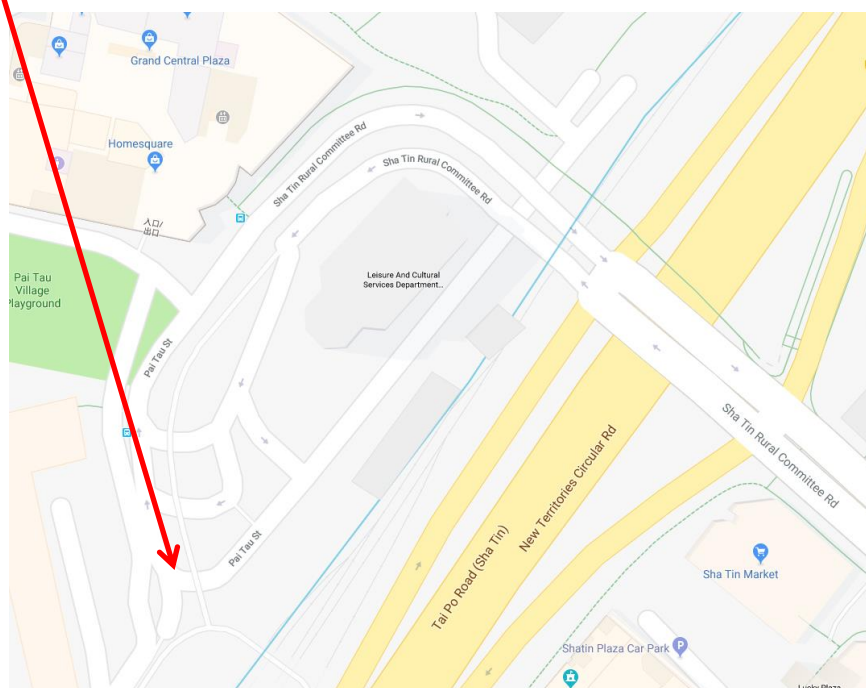

Healthy Hike & Run - Shuttle Bus Transport

Kent Road near Somerset Rd (Kowloon Tong MTR, Exit F)

根德道 近 森麻實道 位置 (九龍塘港鐵站F出口外約75米)

Pai Tau Street, beside the mini bus station (Shatin MTR, Exit B)

排頭街，於東鐵站往小巴士站方向 (沙田港鐵站B出口)

Admiralty MTR, Exit C2 (Exit of Admiralty Centre near McDonald)
金鐘港鐵站 C2 出口 (海富中心門外近麥當奴)