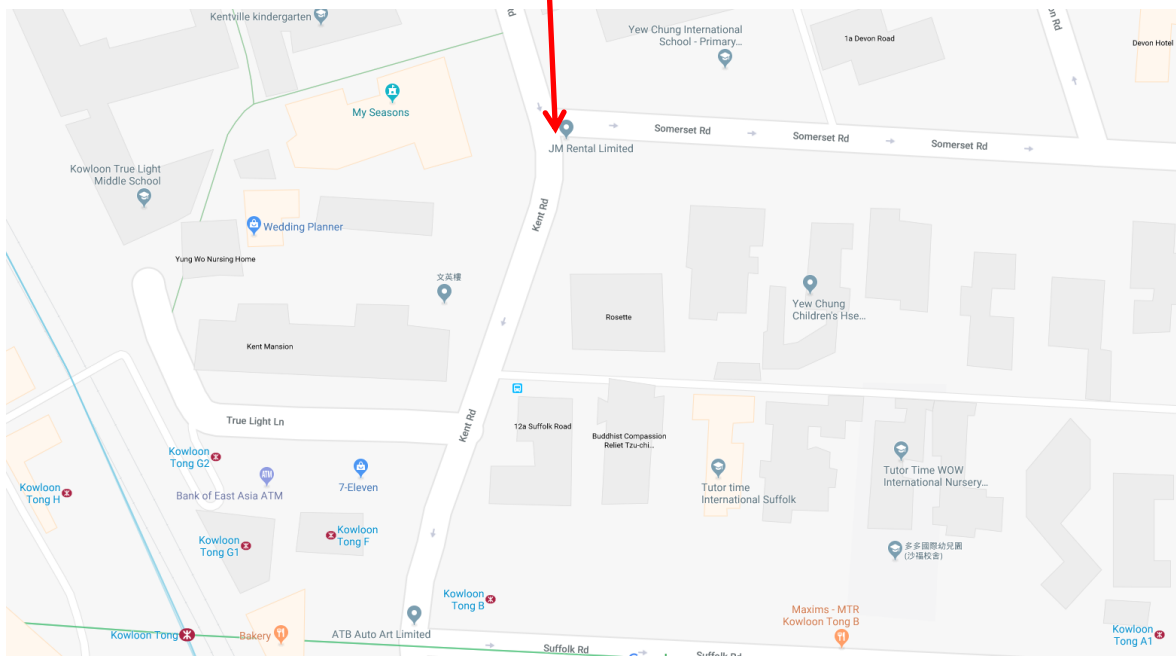

Healthy Hike & Run - Shuttle Bus Transport

Kent Road near Somerset Rd (Kowloon Tong MTR, Exit F)

根德道 近 森麻實道 位置 (九龍塘港鐵站F出口外約75米)

Pai Tau Street, beside the mini bus station (Shatin MTR, Exit B)

排頭街，於東鐵站往小巴士站方向 (沙田港鐵站B出口)

Admiralty MTR, Exit C2 (Exit of Admiralty Centre near McDonald)
金鐘港鐵站 C2 出口 (海富中心門外近麥當奴)